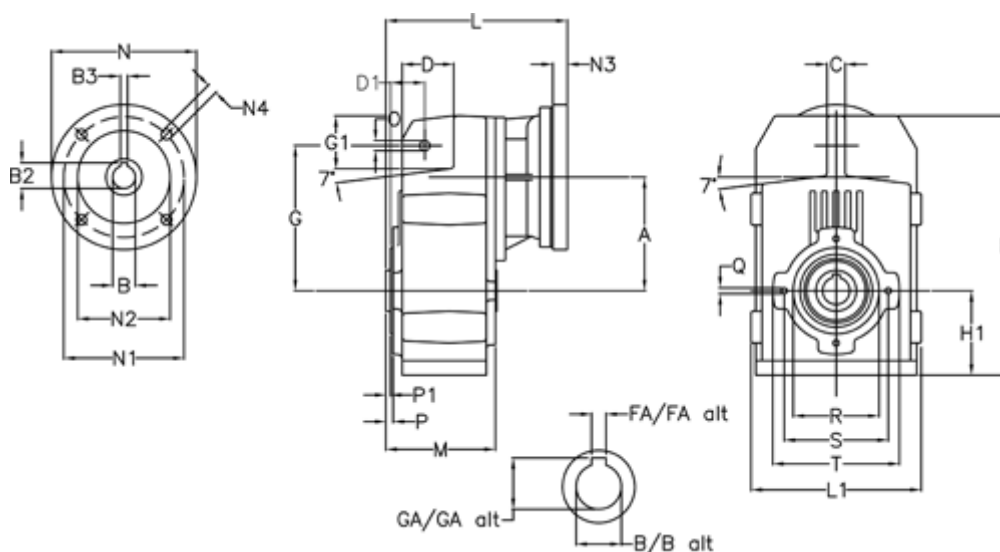

Article number: 29560516563220
 Description: Shaft mounted gear
 A512H50-165,6-P63B5

Measures

A = 211.30	FA = 14	M = 163.0	Q = M12x19
B = 50	G = 278	N = 140	R = 180
B1 = 11	G1 = 105.5	N1 = 115	S = 215
B2 = 12.8	GA = 53.5	N2 = 95	T = 250
B3 = 4	H = 479.0	N4 = M8x19	
C = 20	H1 = 144.0	O = 22	
D = 93.5	L = 268.0	P = 8.5	
D1 = 65.0	L1 = 273	P1 = 4.5	